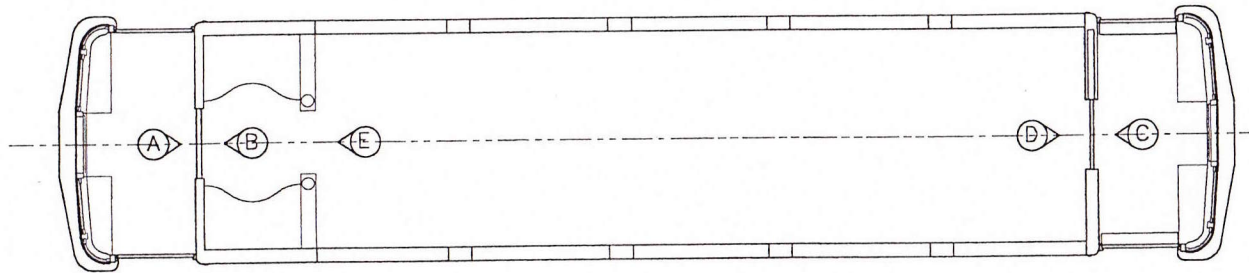

VIEW C

SECTION F-F

SECTION G-G

VIEW B

VIEW E

BOTTOM VIEW

SCALE IN FEET

DATE: 02/24/99 REV: -

SCALE: 1/2" = 1'-0"

D DRAWN BY: LARRY OCCHIELLO
FILE NAME: DESCAN2.DWG
SIZE:

DESCANSO FUNERAL CAR

1/2" = 1'-0"
SCALE

SHEET 2 OF 2

2