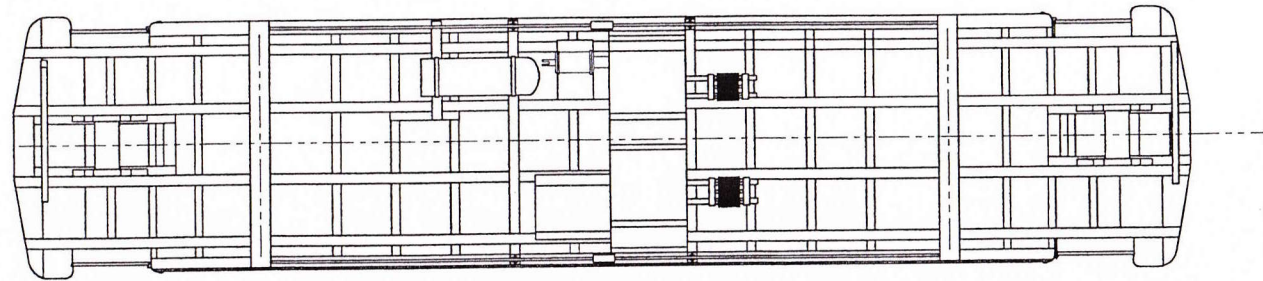

VIEW C

SECTION F-F

SECTION G-G

VIEW B

VIEW E

BOTTOM VIEW

SCALE IN FEET

DATE: 02/24/99 REV: -

SCALE: 1/2" = 1'-0"

D DRAWN BY: LARRY OCCHIELLO
FILE NAME: DESCAN2.DWG
SIZE:

DESCANSO FUNERAL CAR

1/2" = 1'-0"
SCALE

SHEET 2 OF 2

2